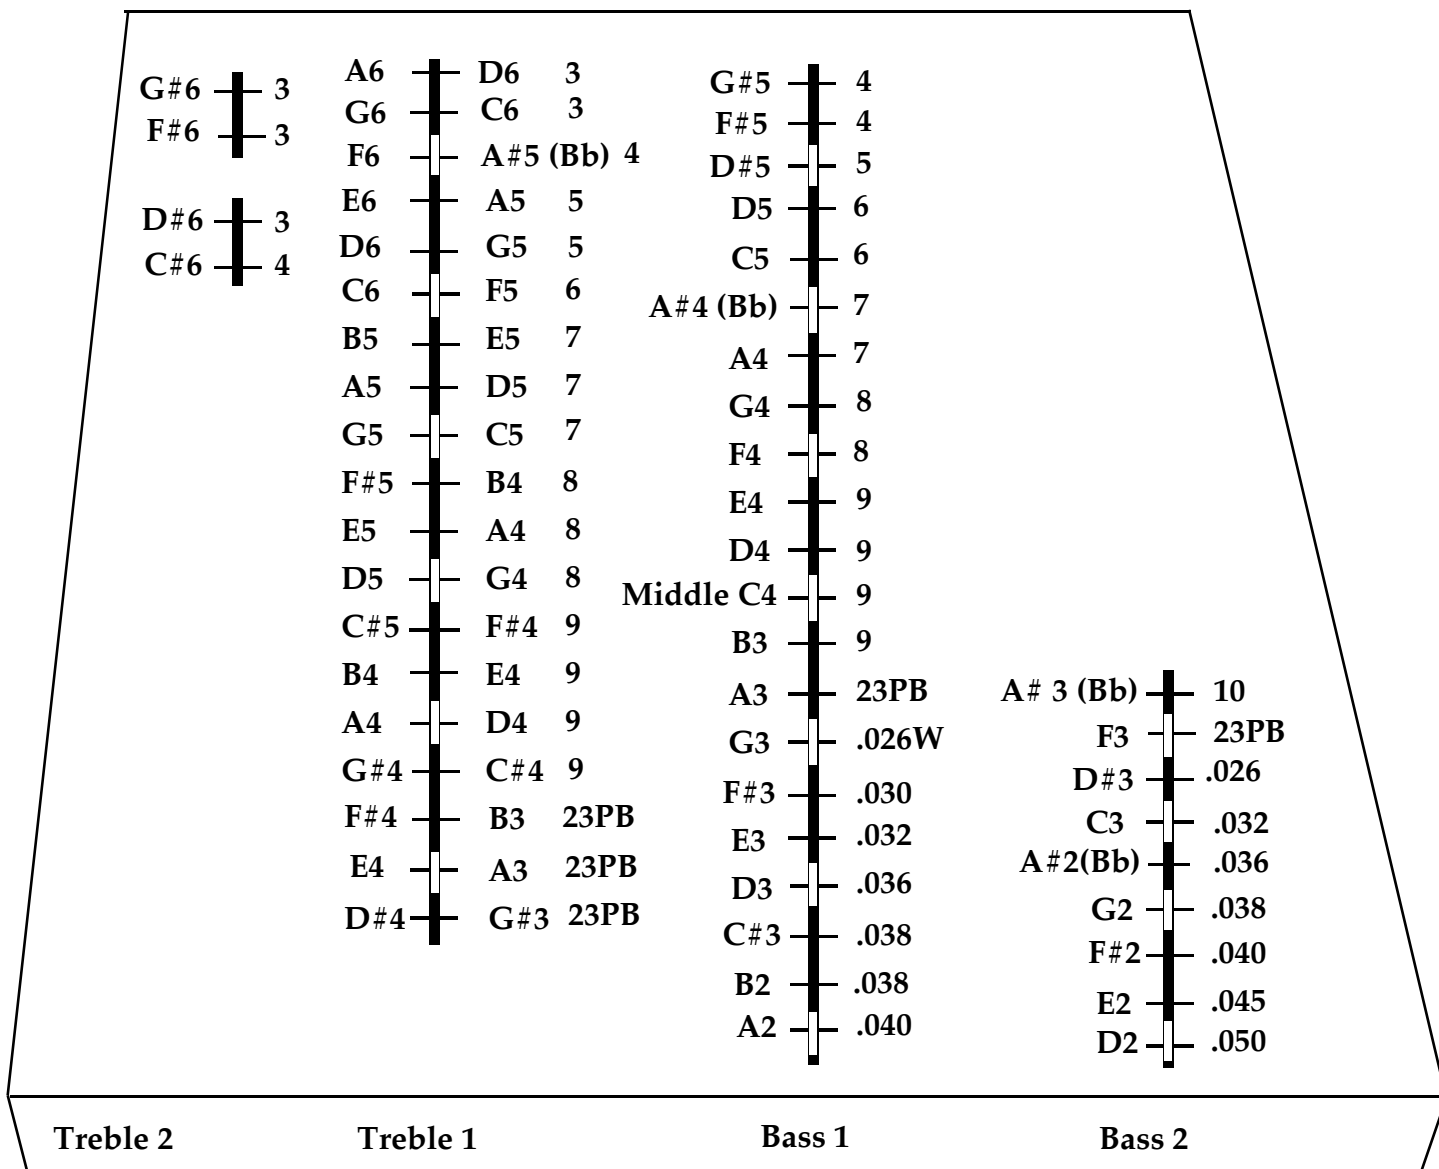

Tuning Chart and String Gauges

James Jones

Custom Performance

Model 4/19/21/9

Chromatic Four and One Half Octaves

I use number designations for wire sizes
Their actual diameters are as follows.

PB is short for Phosphor-Bronze
W for Wound

- 3 = .012
- 4 = .013
- 5 = .014
- 6 = .016
- 7 = .018
- 8 = .020
- 9 = .022
- 10 = .024
- 23PB = .0226

James Jones Instruments
1384 Colton Mills Rd.
Bedford, VA 24523
540 586-6319
e-mail james@jamesjonesinstruments.com
Visit my web site!
jamesjonesinstruments.com